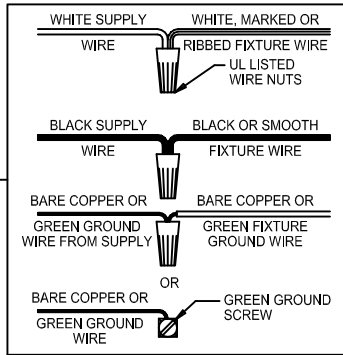

CAUTION: Read instructions carefully and turn electricity off at main circuit breaker panel before beginning installation.

300085,300087

WARNING - If any Special Control Devices are used with this Fixture, Follow the Instructions Carefully to assure full compliance with N.E.C. requirements. If there are any questions, contact a Qualified Electrical Contractor.

CAUTION - All glass is fragile, use care when handling Glass component(s) and or Lamp(s).

CANOPY MOUNTING & WIRE CONNECTION ASSEMBLY STEPS:

1. D,E → A
2. K → D
3. B,A → C
4. F → G 
5. H,J → D

FIXTURE ASSEMBLY STEPS: