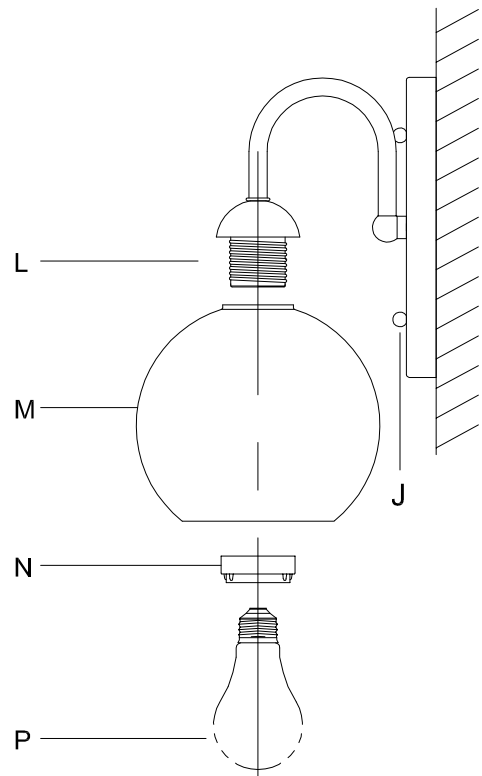

CAUTION: Read instructions carefully and turn electricity off at main circuit breaker panel before beginning installation.

300085,300087

*****

WARNING - If any Special Control Devices are used with this Fixture, Follow the Instructions Carefully to assure full compliance with N.E.C. requirements. If there are any questions, contact a Qualified Electrical Contractor.

WARNING - This product contains chemicals known to the State of California to cause cancer, birth defects and /or other reproductive harm. Thoroughly wash hands after installing, handling, cleaning, or otherwise touching this product.

CAUTION - All glass is fragile, use care when handling Glass component(s) and or Lamp(s).

*****

CANOPY MOUNTING & WIRE CONNECTION ASSEMBLY STEPS:

1. D,E → A
2. K → D
3. B,A → C
4. F → G
5. H,J → D

*****

FIXTURE ASSEMBLY STEPS:

1. M,N → L
2. P → L

B, C, G & P
(NOT FURNISHED)
(NON FOURNIE)
(NO INCLUIDA)