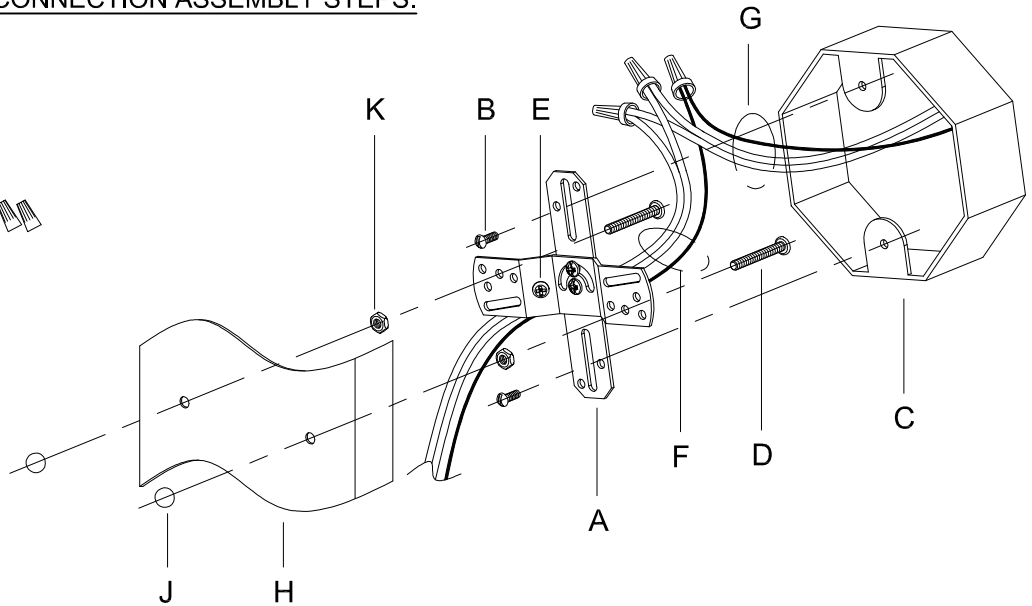

CAUTION: Read instructions carefully and turn electricity off at main circuit breaker panel before beginning installation.

300085,300087

WARNING - If any Special Control Devices are used with this Fixture, Follow the Instructions Carefully to assure full compliance with N.E.C. requirements. If there are any questions, contact a Qualified Electrical Contractor.

CAUTION - All glass is fragile, use care when handling Glass component(s) and or Lamp(s).

CANOPY MOUNTING & WIRE CONNECTION ASSEMBLY STEPS:

1. D,E → A
2. K → D
3. B,A → C
4. F → G 
5. H,J → D

FIXTURE ASSEMBLY STEPS: