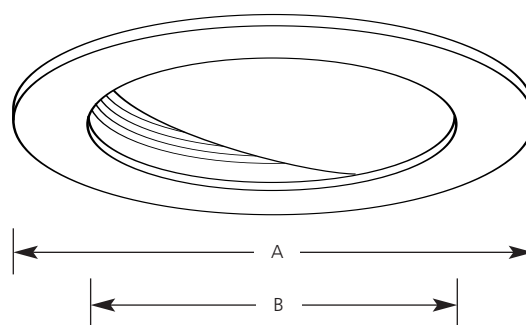

Type _____

-28

P8052

Catalog No.	Finish	Dimensions (Inches)	
	White	A	B
P8052	-28	7-3/4	5

Lamp Wattage

Housing	IC	Non-IC
P87-AT	N/A	60A19
P87-ATQC	N/A	60A19
P187-TG	N/A	60A19
P821-AT	40A19	40A19
P821-FB, P821-FBFC	N/A	60A19

Specifications:

Flange

- Bright white powdered painted metal flange
- No light leaks around trim flange
- Covers irregular ceiling openings

Options

- White baffle - specify "28" after catalog number

Labels