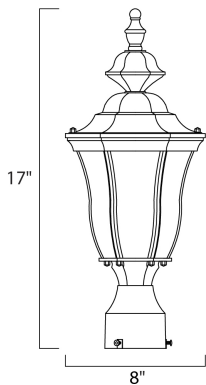

RATINGS

cETLusWet Location

Dimmable

ADDITIONAL

INSTALL UP/DOWN:
 RATED LIFE 2500 Hours
 OPERATING TEMPERATURE:
 -20°C (-4°F), 40°C (104°F)

MEASUREMENTS

DIMENSION : 8." L x 8." W x 17." H
 HANGING WEIGHT : 2.95 lb