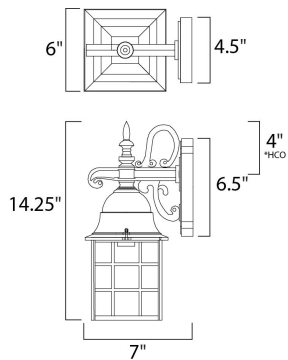

MEASUREMENTS

DIMENSION : 6." W x 14.25" H x 7." Ext
BACK PLATE : 4.5" W x 6.5" H x 4." HCO
HANGING WEIGHT : 2.68 lb

LAMPING

INPUT VOLTAGE : 120V
LUMENS : 1,150 Rated (0 Del.)
BULB : 1 x 60W (NOT INCLUDED), 60W Total
DIMMABLE : Dimmable

Always consult a qualified electrician before installing any lighting product.