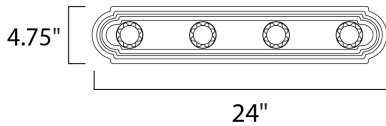

MEASUREMENTS

DIMENSION : 24." W x 4.75" H x 5." Ext
 BACK PLATE : 4.75" W x 24." H x 2.3" HCO
 HANGING WEIGHT : 1.76 lb

LAMPING

LUMENS : 4,600 Rated (0 Del.)
 BULB : 4 x 60W (NOT INCLUDED), 240W Total
 DIMMABLE : Dimmable
 COLOR_TEMP : 2700K
 LIGHTING_DIRECTION : Both