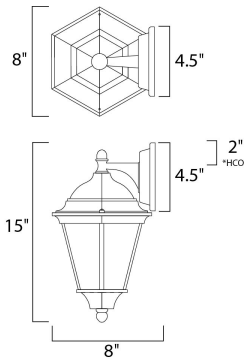

PRODUCT DESCRIPTION

Westlake EE is a transitional style, energy saving collection from Maxim Lighting International in Black or Rust Patina finish.

MEASUREMENTS

DIMENSION : 8." W x 15." H x 8." Ext
BACK PLATE : 4.5" W x 4.5" H x 2." HCO
HANGING WEIGHT : 2.2 lb

LAMPING

INPUT VOLTAGE : 120V
LUMENS : 900 Rated (0 Del.)
BULB : 1 x 13W (INCLUDED), 13W Total
CRI : 80+ CRI
COLOR_TEMP : 2700K

FINISHES OPTION

Black BK

GLASS

Frosted FT

MATERIAL

Die Cast Aluminum

RATINGS

Wet Location

ADDITIONAL

INSTALL UP/DOWN:
INCANDESCENT WATTS: 82
RATED LIFE 10000 Hours
OPERATING TEMPERATURE:
-20°C (-4°F), 40°C (104°F)

Always consult a qualified electrician before installing any lighting product.