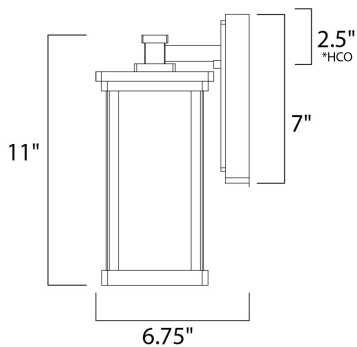

*height from center of outlet to the top of the fixture

MEASUREMENTS

DIMENSION : 5.25" W x 11." H x 6.75" Ext
 BACK PLATE : 4.5" W x 7." H x 2.5" HCO
 HANGING WEIGHT : 2.86 lb

LAMPING

INPUT VOLTAGE : 120V
 LUMENS : 900 Rated (0 Del.)
 BULB : 1 x 13W (INCLUDED), 13W Total
 COLOR_TEMP : 2700K