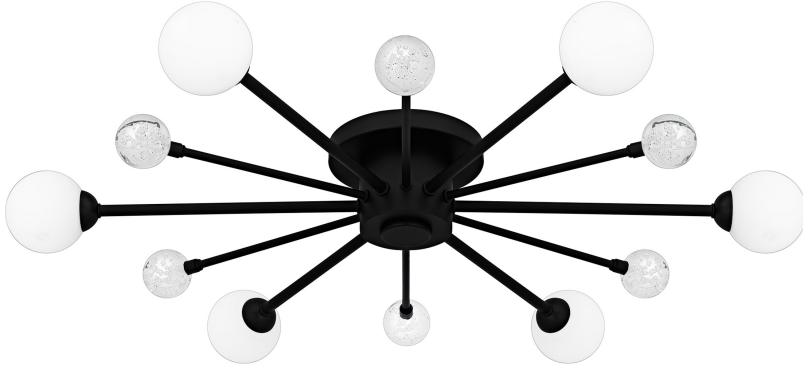

QSF6781MBK

Combe 6-Light Matte Black Semi-Flush Mount
Matte Black

QUOIZEL
LIGHTING

DIMENSIONS

Dimensions: 30.00" W x 4.25" H x 30.00" D

Canopy Dimensions: 6.00"W x 6.00"D

Weight: 6.32 lbs

DETAILS

Material: STEEL

Glass/Shade Description: Opal Etched Glass - Glass

Shade 2 Description: Crystal with Bubble - Crystal

LAMPING

Light Source: Halogen

Bulb Included: No

Bulb Type: T4

Bulb Quantity: 6

Watts per Bulb: 40

LED Wattage Equivalent: 10W

ELECTRICAL

Dimmable: Yes

Voltage: 120v

Wire Length: 0.5'

INSTALLATION

Location Rating: Damp