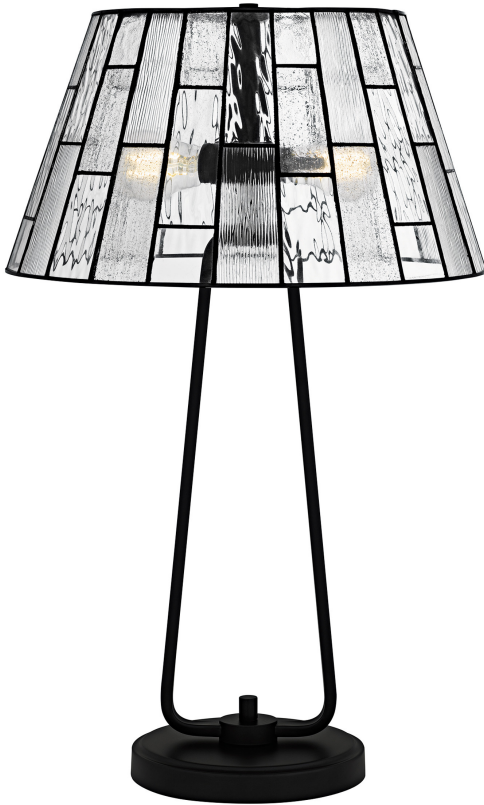

**TF6176MBK**

Rainier 4-Light Matte Black Table

Lamp

Matte Black

**DIMENSIONS**

Dimensions: 16.00" W x 26.00" H x 16.00" D

Weight: 10.38 lbs

**DETAILS**

Material: STEEL

Glass/Shade Description: Multitextured Art Glass - Glass

**LAMPING**

Light Source: Socketed

Bulb Included: No

Bulb Type: Medium Base

Bulb Quantity: 2

Watts per Bulb: 75

LED Wattage Equivalent: 20W

**ELECTRICAL**

Dimmable: Yes

Voltage: 120v

Wire Length: 8'

or this product depicts, is NOT to be copied, altered or used in any manner without the express written consent of, or contrary to the best interests of Quoizel Inc.  
03/31/2013